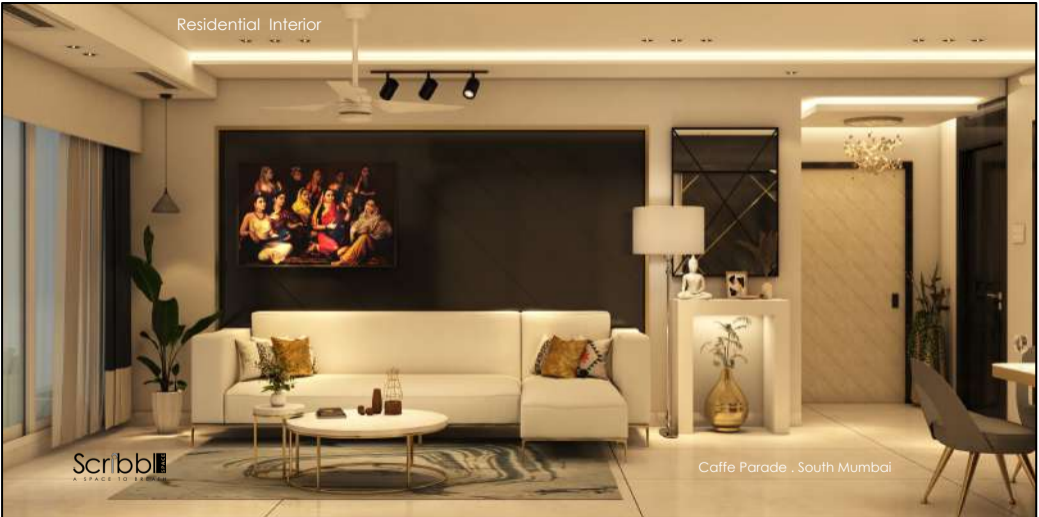

Residential Interior

Scribble
A SPACE TO BREAK

Caffe Parade . South Mumbai