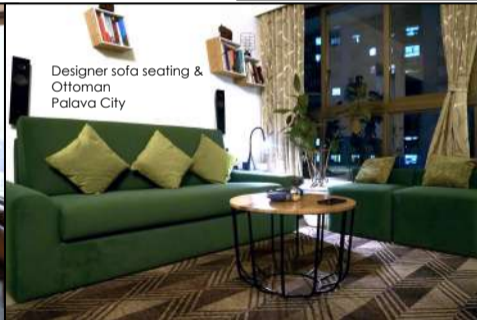

Lounge in NESCO

Personal couch  
Mumbai . Malad

**Scribble**  
SPACE  
A SPACE TO BREATHE

Exclusive sofa seating &  
Dining table  
Mumbai . Kandivali

Designer sofa seating &  
Ottoman  
Palava City

An exclusive segment of home furnishing by Scribbl

## STYLISH SOFAS

for small spaces or your first home

An initiative by Scribbl. An exclusive segment of home furnishing “COOMFES”. Here we manufacture good quality designer sofas and couches for your home and offices.

● Standard sizes

1 Seater : 3ft (D)x 2.5ft(W)

2 Seater : 3ft (D)x 4.5ft (W)

3 Seater : 3ft (D)x 6.5ft (W)

● you can opt for our Consultancy

Service to customize as per your place or you can discuss and develop your own design.