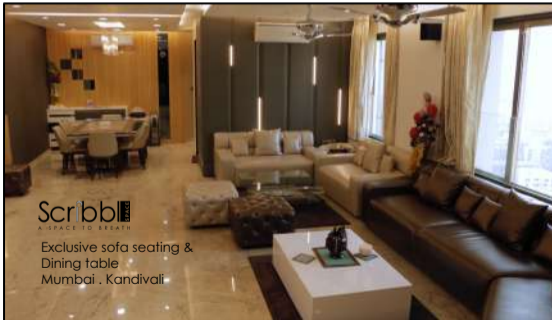

Lounge in NESCO

Personal couch  
Mumbai . Malad

**Scribble**  
SPACE  
A SPACE TO BREATHE

Exclusive sofa seating &  
Dining table  
Mumbai . Kandivali

Designer sofa seating &  
Ottoman  
Palava City

An exclusive segment of home furnishing by Scribbl

## STYLISH SOFAS

for small spaces or your first home

An initiative by Scribbl. An exclusive segment of home furnishing “COOMFES”. Here we manufacture good quality designer sofas and couches for your home and offices.

● Standard sizes

1 Seater : 3ft (D)x 2.5ft(W)

2 Seater : 3ft (D)x 4.5ft (W)

3 Seater : 3ft (D)x 6.5ft (W)

● you can opt for our Consultancy

Service to customize as per your place or you can discuss and develop your own design.